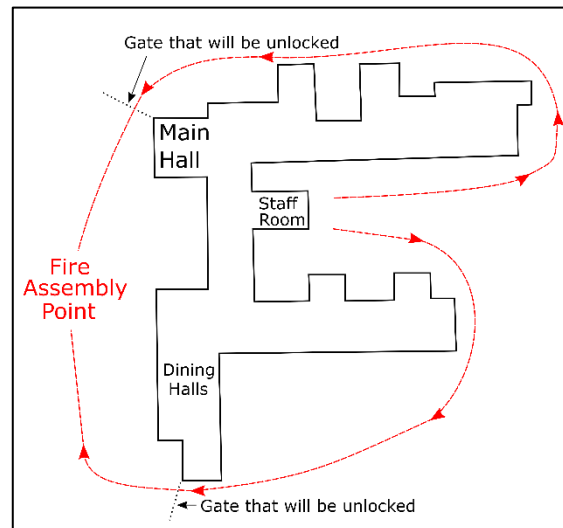

- If you see a fire, find the nearest fire alarm and set off the fire alarm. Then leave the building from the nearest exit.
- On hearing the fire alarm, exit the building from the nearest exit.
- If you are the last person using the external door to leave the building, close the door as you leave.
- Move round the outside of the school building toward the Fire Assembly Point.
- Fire Assembly Point: The school car park. PLEASE do not leave the school premises until the individual leading the service or one of the elders says that you can do so.
- Any children in Sunday School will be brought directly to the car park by the Sunday School leaders. You are most welcome to comfort your child(ren) but please note, the Sunday School teachers will only release your children once they have completed their registration checks.
- Please listen out to any instructions from the individual who is leading the service that morning.
- Fire fighting can be attempted by adults within their capability and if it is considered safe to do so but not if it delays evacuation. The church trustees will communicate with everybody and determine when it is necessary and safe for any authorised individuals to return to the building.